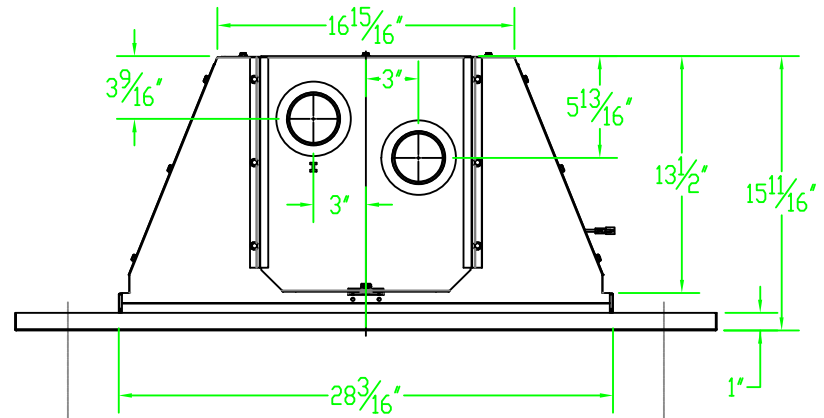

DVC20IN31L-1
DVC20IN31P-1
DVC20IN71L-1
DVC20IN71P-1

34"
3" VERTICAL LEG SURROUND (OPTIONAL)

6" VERTICAL LEG SURROUND (OPTIONAL)