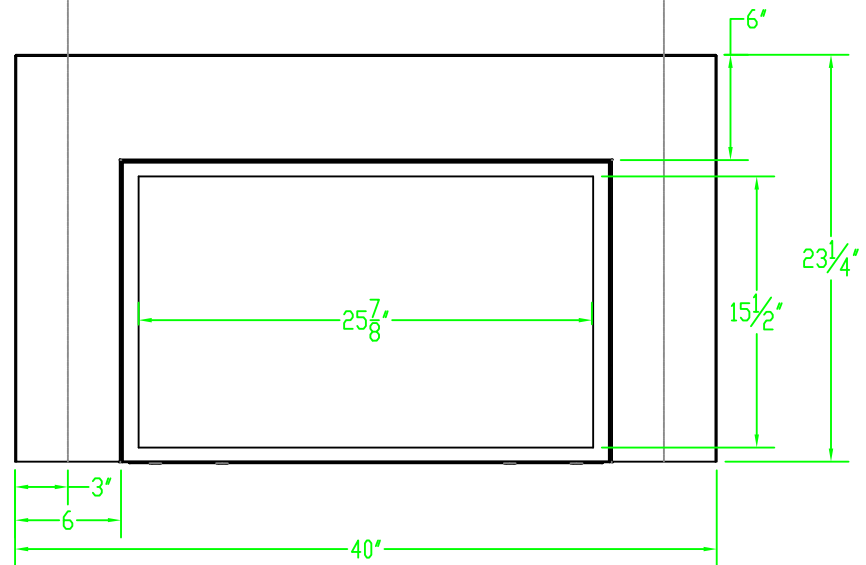

DVC20IN31L-1
DVC20IN31P-1
DVC20IN71L-1
DVC20IN71P-1

34"
3" VERTICAL LEG SURROUND (OPTIONAL)

6" VERTICAL LEG SURROUND (OPTIONAL)