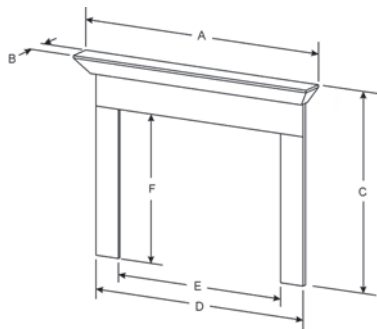

## Peninsula Mantel Dimensions (in inches)

Model	A	B	C
EMPT (Top)	8 1/8	47 7/8	30 1/8
EMPB (Base)	2 1/2	47 7/8	30 1/8

## Profile Series Mantels and Mantelshelves

- Flush Mantels in 48-inch and 52-inch and Mantelshelves in 48-inch, 60-inch and 72-inch
- Requires Tile, Stone, or Other Noncombustible Surround
- Ideal for New Construction and Remodeling
- Unfinished or Primed Hardwood

## Profile Mantel Dimensions (in inches)

Model	A	B	C	D	E	E with trim	F	F with trim
MFL-48	72 1/2	6 5/8	54 1/4	60 1/2	48	46 3/4	40	39 5/8
MFL-52	72 1/2	6 5/8	56 1/4	64 1/2	52	50 3/4	42	41 5/8