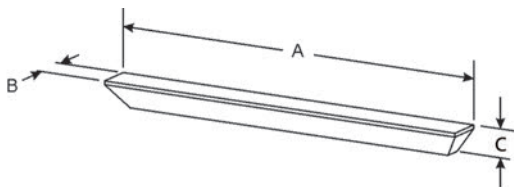

Profile Mantelshelf Dimensions (in inches)

Model	A	B	C
MS-48	48 1/2	6 5/8	5 1/4
MS-60	60 1/2	6 5/8	5 1/4
MS-72	72 1/2	6 5/8	5 1/4

All Profile mantels ship unfinished or primed. Shown in dark oak finish with Breckenridge Deluxe 36 Flush Vent-Free Firebox with Matte Black Outer Frame and Loft Burner.