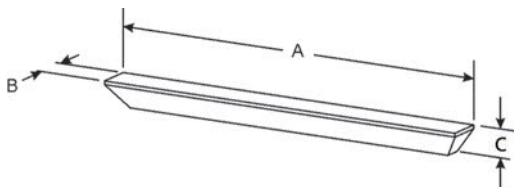

EMBC & EMC

Peninsula Mantel Dimensions (in inches)

Model	A	B	C
EMPT (Top)	8 1/8	47 7/8	30 1/8
EMPB (Base)	2 1/2	47 7/8	30 1/8

Profile Series Mantels and Mantelshelves

- Flush Mantels in 48-inch and 52-inch and Mantelshelves in 48-inch, 60-inch and 72-inch
- Requires Tile, Stone, or Other Noncombustible Surround
- Ideal for New Construction and Remodeling
- Unfinished or Primed Hardwood

Profile Mantel Dimensions (in inches)

Model	A	B	C	D	E	E with trim	F	F with trim
MFL-48	64 7/8	8	53 1/4	57 1/2	47	46	41 1/2	41
MFL-52	68 1/2	8	56 5/8	61 1/2	51	50	42 5/8	41 1/8

All Profile mantels ship unfinished or primed. Shown in dark oak finish with Breckenridge Deluxe 36 Flush Vent-Free Firebox with Matte Black Outer Frame and Loft Burner.

Profile Mantelshelf Dimensions (in inches)

Model	A	B	C
MS-48	48	8	5
MS-60	60	8	5
MS-72	72	8	5

All Profile mantelshelves ship unfinished or primed. Shown in custom cherry finish with Luxury Tahoe 36 Direct-Vent Fireplace.