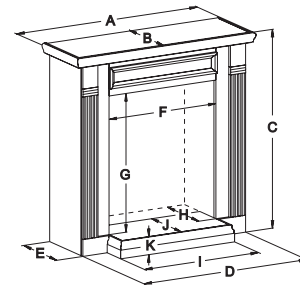

Cherry

White

Standard Mantel Dimensions

Standard	A	B	C	D	E	F	G	H	I	J	K	L	Fits
Full													
EMF-22	37 3/4	13 1/4	38 1/2	35	12 1/2	23	26 3/4	11 1/2	26 3/8	16 1/8	3 5/8	-	VF24FP
EMBF-1S	58 1/8	22 3/4	51 3/4	49	19 1/8	34 5/8	33 7/8	18 5/8	38 1/2	23	3 5/8	-	VFD32FB/DVD32FP/VFP32BP
EMBF-3S	63 7/8	26 1/2	54	55 1/4	22 5/8	40 3/4	35 3/4	21 7/8	44 1/2	26 1/8	3 5/8	-	VFD36FB/VFP36BP/DVP36FP
EMBF-4S	66 3/4	25 7/8	53 5/8	59 1/8	22 3/4	44 5/8	35 7/8	22	48 3/4	23	3 1/4	-	VFD42FB/DVD42FP/DVP42FP
EMBF-11S	48	18 1/8	41 1/4	39 3/4	14 3/4	30 1/4	30 5/8	13 3/4	41 1/4	16 1/2	3 5/8	-	VFD26FP

EMBF & EMF

Standard Corner Cabinet Mantel Dimensions

Standard	A	B	C	D	E	F	G	H	I	J	K	L	Fits
Corner													
EMC-22	43 3/8	25 1/4	38 5/8	40 5/8	31	23 1/8	26 3/4	24 3/8	24 1/2	11 7/8	3 1/4	30 3/8	VF24FP
EMBC-1S	63	37 3/8	51 7/8	57 3/4	45 3/4	34 1/2	33 7/8	33 3/4	38 5/8	20 5/8	3 1/4	40 3/8	VFD32FB/DVD32FP/VFP32BP
EMBC-3S	69	40 1/4	53 3/8	64	49	40 5/8	35 7/8	33 1/2	44 3/8	20 5/8	3 1/4	43	VFD36FB/VFP36BP/DVP36FP
EMBC-4S	73	42 1/4	53 3/8	67 3/4	51 5/8	44 1/2	35 3/4	38 1/2	48 1/2	20 3/4	3 1/4	45	VFD42FB/DVD42FP/DVP42FP
EMBC-11S	55 3/4	33 3/4	41 1/4	49 7/8	40 3/4	31	30 5/8	31	41 1/8	16 5/8	3 5/8	33 7/8	VFD26FP

EMBC & EMC

Peninsula Mantel Dimensions (in inches)

Model	A	B	C
EMPT (Top)	8 1/8	47 7/8	30 1/8
EMPB (Base)	2 1/2	47 7/8	30 1/8

Profile Series Mantels and Mantelshelves

- Flush Mantels in 48-inch and 52-inch and Mantelshelves in 48-inch, 60-inch and 72-inch
- Requires Tile, Stone, or Other Noncombustible Surround
- Ideal for New Construction and Remodeling
- Unfinished or Primed Hardwood