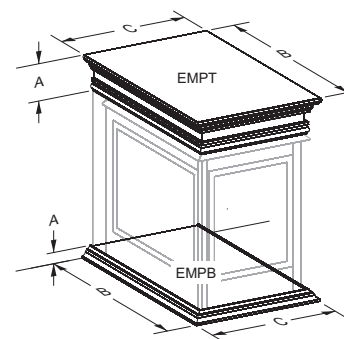

Cherry

White

Standard Mantel Dimensions

Standard	A	B	C	D	E	F	G	H	I	J	K	L	Fits
Full													
EMF-22	37 3/4	13 1/4	38 1/2	35	12 1/2	23	26 3/4	11 1/2	26 3/8	16 1/8	3 5/8	-	VF24FP
EMBF-1S	58 1/8	22 3/4	51 3/4	49	19 1/8	34 5/8	33 7/8	18 5/8	38 1/2	23	3 5/8	-	VFD32FB/DVD32FP/VFP32BP
EMBF-3S	63 7/8	26 1/2	54	55 1/4	22 5/8	40 3/4	35 3/4	21 7/8	44 1/2	26 1/8	3 5/8	-	VFD36FB/VFP36BP/DVP36FP
EMBF-4S	66 3/4	25 7/8	53 5/8	59 1/8	22 3/4	44 5/8	35 7/8	22	48 3/4	23	3 1/4	-	VFD42FB/DVD42FP/DVP42FP
EMBF-11S	48	18 1/8	41 1/4	39 3/4	14 3/4	30 1/4	30 5/8	13 3/4	41 1/4	16 1/2	3 5/8	-	VFD26FP

EMBF & EMF

Standard Corner Cabinet Mantel Dimensions

Standard	A	B	C	D	E	F	G	H	I	J	K	L	Fits
Corner													
EMC-22	43 3/8	25 1/4	38 5/8	40 5/8	31	23 1/8	26 3/4	24 3/8	24 1/2	11 7/8	3 1/4	30 3/8	VF24FP
EMBC-1S	63	37 3/8	51 7/8	57 3/4	45 3/4	34 1/2	33 7/8	33 3/4	38 5/8	20 5/8	3 1/4	40 3/8	VFD32FB/DVD32FP/VFP32BP
EMBC-3S	69	40 1/4	53 3/8	64	49	40 5/8	35 7/8	33 1/2	44 3/8	20 5/8	3 1/4	43	VFD36FB/VFP36BP/DVP36FP
EMBC-4S	73	42 1/4	53 3/8	67 3/4	51 5/8	44 1/2	35 3/4	38 1/2	48 1/2	20 3/4	3 1/4	45	VFD42FB/DVD42FP/DVP42FP
EMBC-11S	55 3/4	33 3/4	41 1/4	49 7/8	40 3/4	31	30 5/8	31	41 1/8	16 5/8	3 5/8	33 7/8	VFD26FP

EMBC & EMC

Peninsula Mantel Dimensions (in inches)

Model	A	B	C
EMPT (Top)	8 1/8	47 7/8	30 1/8
EMPB (Base)	2 1/2	47 7/8	30 1/8

Profile Series Mantels and Mantelshelves

- Flush Mantels in 48-inch and 52-inch and Mantelshelves in 48-inch, 60-inch and 72-inch
- Requires Tile, Stone, or Other Noncombustible Surround
- Ideal for New Construction and Remodeling
- Unfinished or Primed Hardwood

Profile Mantel Dimensions (in inches)

Model	A	B	C	D	E	E with trim	F	F with trim
MFL-48	64 7/8	8	53 1/4	57 1/2	47	46	41 1/2	41
MFL-52	68 1/2	8	56 5/8	61 1/2	51	50	42 5/8	41 1/8

All Profile mantels ship unfinished or primed. Shown in dark oak finish with Breckenridge Deluxe 36 Flush Vent-Free Firebox with Matte Black Outer Frame and Loft Burner.