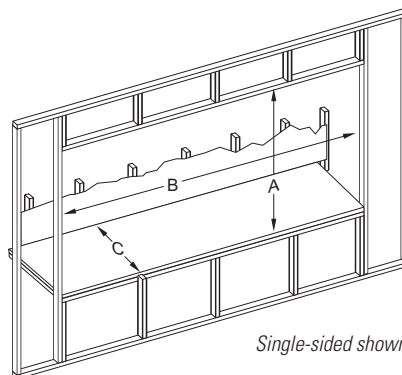

Driftwood Ceramic Fiber Log Set with Rocks

48-inch Boulevard See-Through Fireplace with Crushed Glass and 1-1/2-inch Beveled Front in Matte Black

FRAMING DIMENSIONS

	VFLB36FP	VFLB48FP	VFLB48SP
A	41-5/8	41-5/8	41-5/8
B	42-1/2	54-1/2	54-1/2
C	11-1/2	11-1/2	12*

Measurements given in inches.

*Dimensions may vary based on install. See manual.

Single-sided shown

WARRANTY: All vent-free products carry a five-year limited warranty with a five-year limited labor warranty. All remote controls and lighting systems carry a one-year limited warranty.