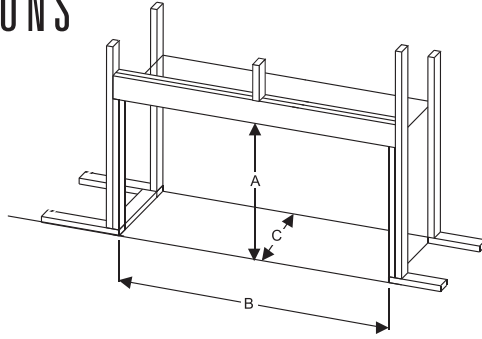

Log Sets for Traditional Models

Decorative Front Options for All Models (Required for installation)

Decorative Fronts include barrier screens to protect against touching hot glass.

2-inch Surround

4-inch Surround

TIDEWATER

Laser-cut from a single piece of metal, the Tidewater is available in matte black or hammered pewter.

FRAMING DIMENSIONS

	INCHES
A	36 7/8
B	54 1/2
C	17 1/16

IRON PIPE SIZE (N.P.T.): 1/2 inch

VENT PIPE SIZE: 4 x 6 5/8 inch