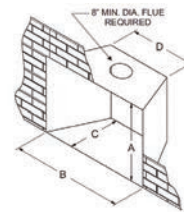

- Accent Light
- Blower

Rushmore 35 Fireplace Insert with Old World Stone Liner, Traditional Charred Log Set, Matte Black Surround and Forged Iron Front and Arch Inset

Insert Dimensions		
DIMENSION	DVCT30CBN	DVCT35CBN
A	19"	24"
B	30-11/16"	34-3/4"
C	17-9/16"	18-9/16"
G	21-11/16"	25-1/8"
I	15-1/8"	17-1/8"
J	5-7/8"	6-15/16"
K	9-3/4"	9-1/4"
L	16-7/16"	16-13/16"
M	1-1/8"	1-13/16"
N	15-1/4"	20-1/4"
O	25-1/2"	29-1/2"

Btus (Max / Min)		
	DVCT30CBN	DVCT35CBN
Natural	30,000 / 8,500*	39,000 / 10,000*
LP	28,500 / 10,000*	35,000 / 11,000*

\*Minimum with front burner only

Minimum Fireplace Opening Dimensions		
	DVCT30CBN	DVCT35CBN
A	19-1/2"	24-1/2"
B	31-1/4"	35-1/4"
C	18"	19"
D	22"	25-3/4"