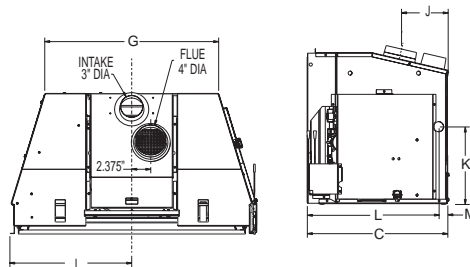

- Accent Light
- Blower

Rushmore 35 Fireplace Insert with Old World Stone Liner, Traditional Charred Log Set, Matte Black Surround and Forged Iron Front and Arch Inset

Insert Dimensions		
DIMENSION	DVCT30CBN	DVCT35CBN
A	19"	24"
B	30-11/16"	34-3/4"
C	17-9/16"	18-9/16"
G	21-11/16"	25-1/8"
I	15-1/8"	17-1/8"
J	5-7/8"	6-15/16"
K	9-3/4"	9-1/4"
L	16-7/16"	16-13/16"
M	1-1/8"	1-13/16"
N	15-1/4"	20-1/4"
O	25-1/2"	29-1/2"

Btus (Max / Min)		
	DVCT30CBN	DVCT35CBN
Natural	30,000 / 8,500*	39,000 / 10,000*
LP	28,500 / 10,000*	35,000 / 11,000*

\*Minimum with front burner only

Minimum Fireplace Opening Dimensions		
	DVCT30CBN	DVCT35CBN
A	19-1/2"	24-1/2"
B	31-1/4"	35-1/4"
C	18"	19"
D	22"	25-3/4"