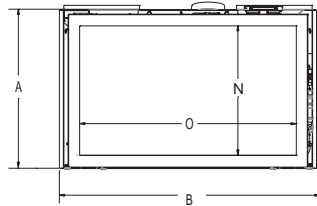

- Accent Light
- Blower

Rushmore 35 Fireplace Insert with Old World Stone Liner, Traditional Charred Log Set, Matte Black Surround and Forged Iron Front and Arch Inset

Insert Dimensions		
DIMENSION	DVCT30CBN	DVCT35CBN
A	19"	24"
B	30-11/16"	34-3/4"
C	17-9/16"	18-9/16"
G	21-11/16"	25-1/8"
I	15-1/8"	17-1/8"
J	5-7/8"	6-15/16"
K	9-3/4"	9-1/4"
L	16-7/16"	16-13/16"
M	1-1/8"	1-13/16"
N	15-1/4"	20-1/4"
O	25-1/2"	29-1/2"

Btus (Max / Min)		
	DVCT30CBN	DVCT35CBN
Natural	30,000 / 8,500*	39,000 / 10,000*
LP	28,500 / 10,000*	35,000 / 11,000*

\*Minimum with front burner only

Minimum Fireplace Opening Dimensions		
	DVCT30CBN	DVCT35CBN
A	19-1/2"	24-1/2"
B	31-1/4"	35-1/4"
C	18"	19"
D	22"	25-3/4"