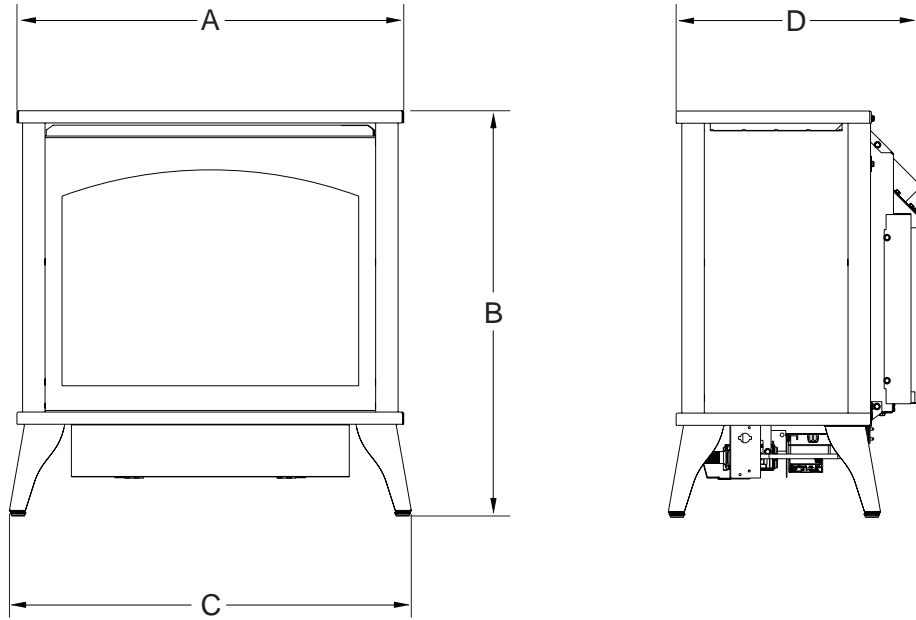

Medium & Small Stoves

- 🔥 26,500 BTUs contour burner (*medium stove*)
 - 🔥 20,000 BTUs contour burner (*small stove*)
 - 🔥 Available 10,000 BTUs model may be installed in bedrooms, where allowed by code
 - 🔥 Richly detailed casting
 - 🔥 Fully operable decorative cast iron doors
 - 🔥 Optional side shelf sets available
 - 🔥 Optional floor pads available
-

Finish Options

Choose from three different finishes. Floor pad options are also available.

Porcelain mahogany cast iron stove with optional side shelves

Steel Stove Dimensions (in inches)

Model	A	B	C	D
VFD20MS	21 ½	23 ¾	22 ⅛	15 ⅝
VFD30MS	25 ½	27 ⅛	27 ⅛	15 ⅝

Cast Iron Stove Dimensions (in inches)

Model	A	B	C	D
VFD20CC	21 ½	32 ¾	24 ⅛	15 ¾
VFD30CC	28 ⅙	37	27 ¾	17 ⅛

Clearance to Combustable Materials			
Side Wall	6 in.	Adjacent Corner Wall	4 in.
Back Wall	2 in.	Ceiling	36 in.