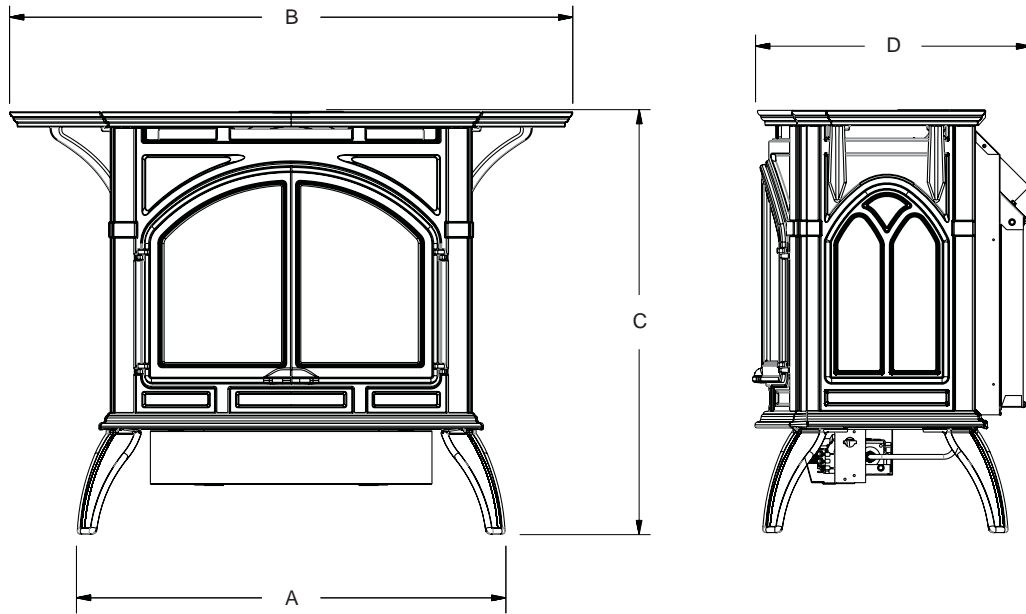

Finish Options

Choose from three different finishes. Floor pad options are also available.

Porcelain mahogany cast iron stove with optional side shelves

Steel Stove Dimensions (in inches)

Model	A	B	C	D
VFD20MS	21 ½	23 ¾	22 ⅛	15 ⅝
VFD30MS	25 ½	27 ⅛	27 ⅛	15 ⅝

Cast Iron Stove Dimensions (in inches)

Model	A	B	C	D
VFD20CC	21 ½	32 ¾	24 ⅛	15 ¾
VFD30CC	28 ⅙	37	27 ¾	17 ⅛

Clearance to Combustable Materials			
Side Wall	6 in.	Adjacent Corner Wall	4 in.
Back Wall	2 in.	Ceiling	36 in.